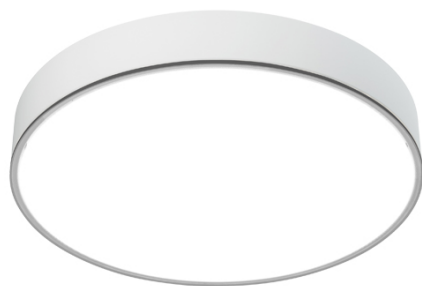

BEN MAXI IP40 PG

Frosted Acryl-Satiné impact resistant.

CODE		FLUX	SIZE	CERTIFICATIONS
10PG185K4	185W 4000K	24420lm	Ø 1080mm	   

Optics

PG diffuser with frosted Acryl-Satiné and impact resistant diffuser UGR<22.

Body

Spun aluminum with epoxy powder coating.

Specifications

Integrated driver;
CRI>90;
Mac Adams 3;
Life Time: L80/B10 >50.000h;
5 years complete warranty;
Eye safety: RG0/RG1 in accordance with EN62471:2009