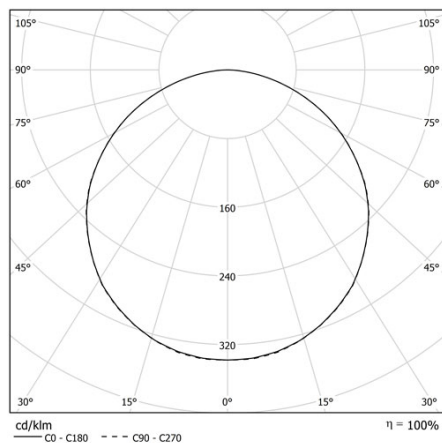

BEN MAXI IP40 PG

Frosted Acryl-Satiné impact resistant.

CODE		FLUX	SIZE	CERTIFICATIONS
10PG185K4	185W 4000K	24420lm	Ø 1080mm	   

Optics

PG diffuser with frosted Acryl-Satiné and impact resistant diffuser UGR<22.