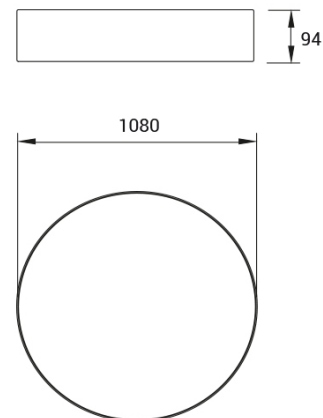

BEN MAXI IP40 PG

Frosted Acryl-Satiné impact resistant.

CODE		FLUX	SIZE	CERTIFICATIONS
10PG185K4	185W 4000K	24420lm	Ø 1080mm	   

Optics

PG diffuser with frosted Acryl-Satiné and impact resistant diffuser UGR<22.